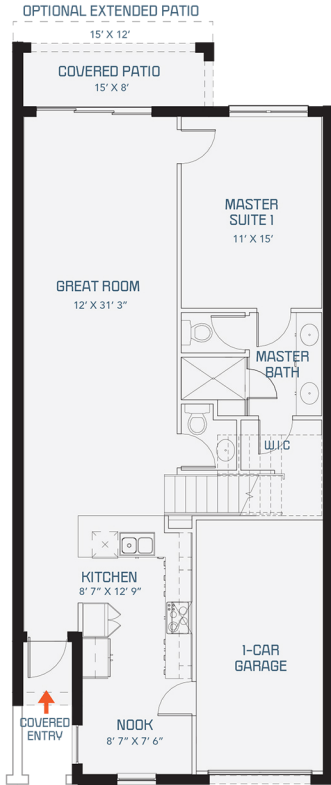

Reflection

Dual Master Suites, 4 Bedroom + Loft, 3 1/2 Bath, 1-Car Garage
2,359 Living Square Feet

FIRST FLOOR

SECOND FLOOR

Optional
Master Bath
With Luxury Tub