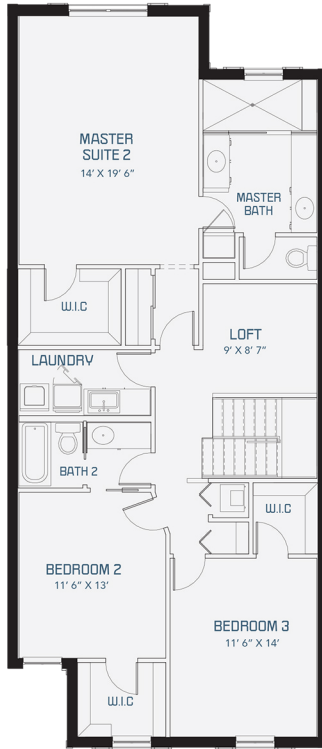

Reflection

Dual Master Suites, 4 Bedroom + Loft, 3 1/2 Bath, 1-Car Garage
2,359 Living Square Feet

FIRST FLOOR

SECOND FLOOR

Optional
Master Bath
With Luxury Tub